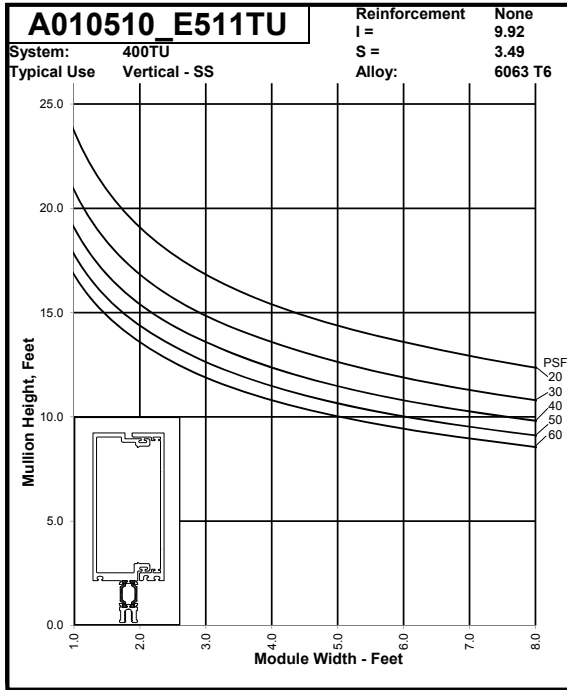

# 400TU High Performance Curtainwall System Windload Charts