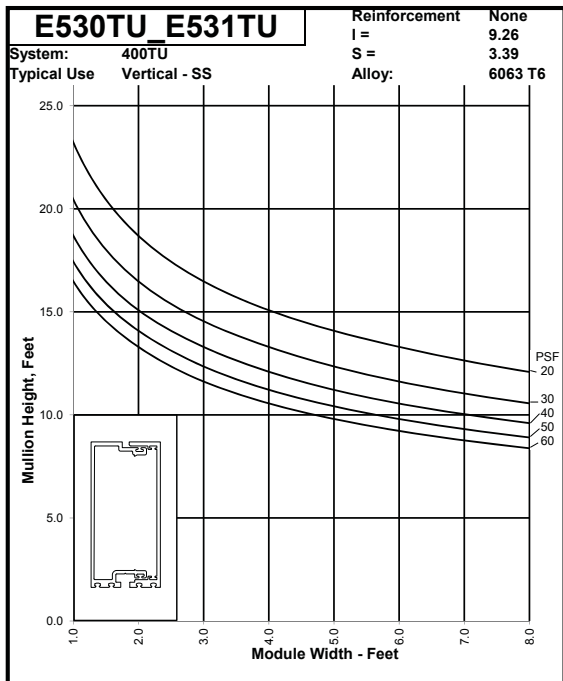

# 400TU High Performance Curtainwall System Windload Charts