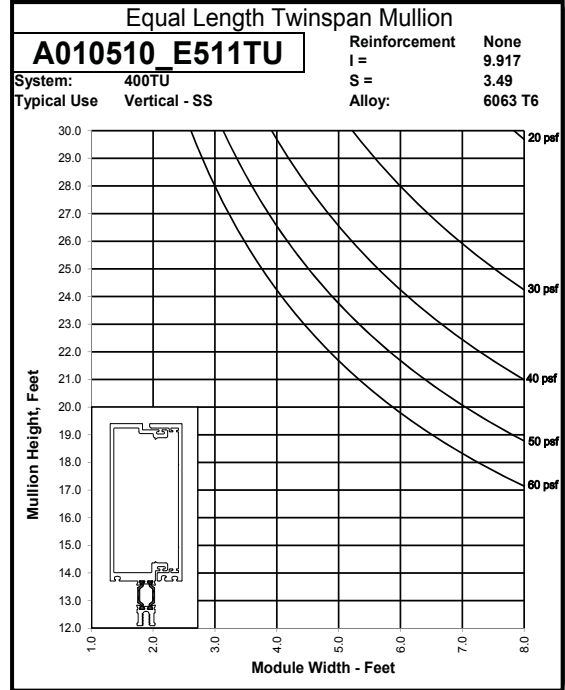

# 400TU High Performance Curtainwall System Windload Charts