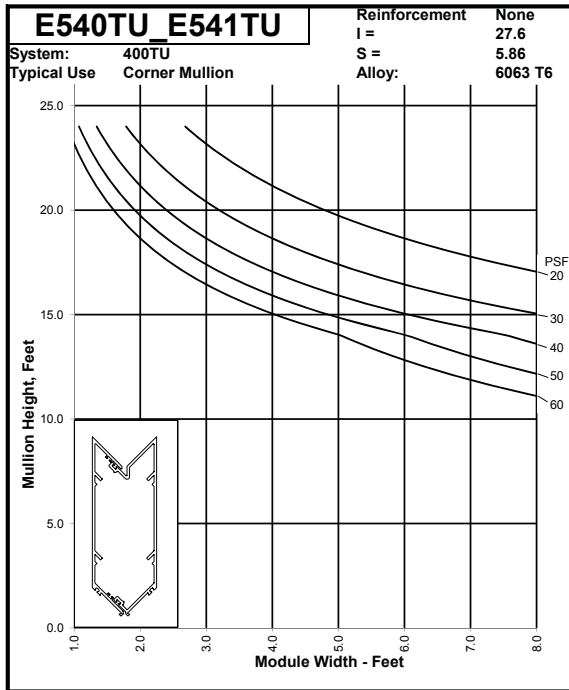

# 400TU High Performance Curtainwall System Windload Charts