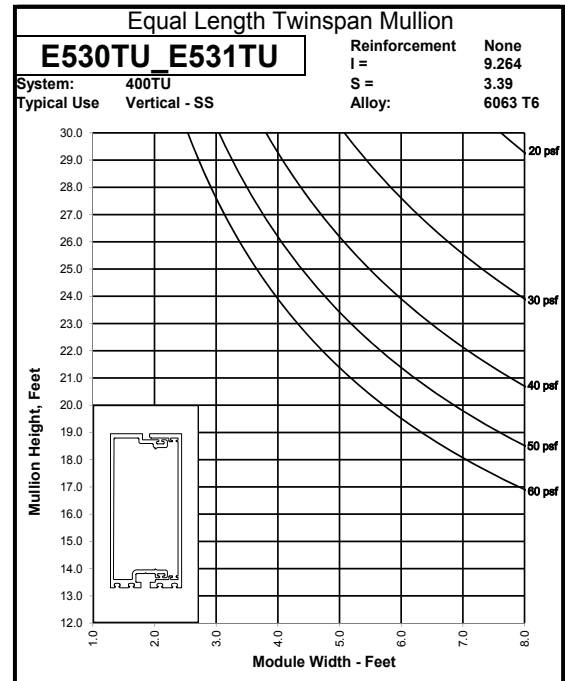

# 400TU High Performance Curtainwall System Windload Charts