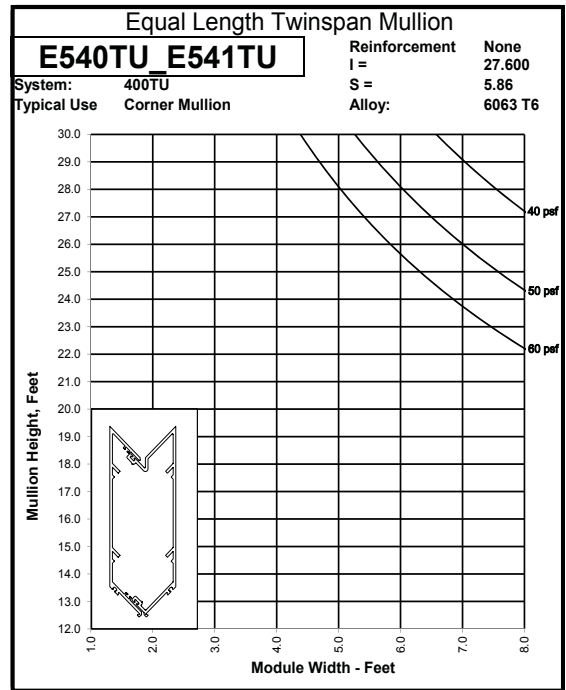

400TU High Performance Curtainwall System Windload Charts