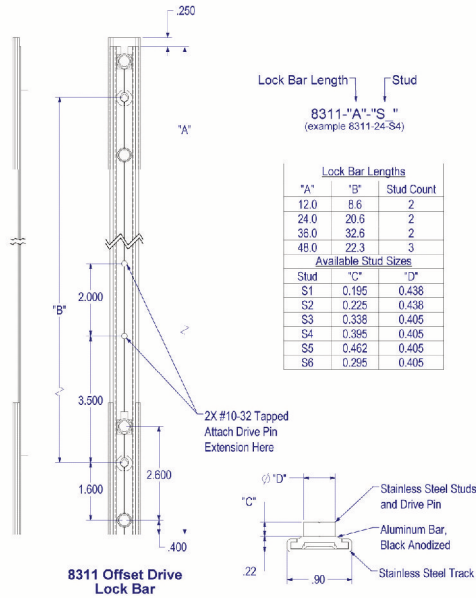

8311 Lock Bar Assembly

Product Specifications

WINDOW TYPE	Surface Mount
MOUNT LOCATION	Vent, Frame
STANDARD BAR LENGTHS	12", 24", 36", 48"
CUSTOM BAR LENGTHS	Available
STUD HEIGHTS	.195", .255", .295", .338", .395", .462"
STUD TYPES	Straight
MATERIAL TYPE	Aluminum
STACK HEIGHT	.625"
BOX QUANTITY	60 Pcs