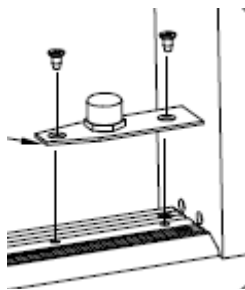

DEPENDABLE PRODUCT NEWS

TUBELITE®
STOREFRONT, CURTAINWALL & ENTRANCES
DEPENDABLE

Date: **2/27/08**

Engineering Bulletin: **020208 Center Pivots**

Effective Date: **2/27/08**

Released By: **Darryl Sample**

Subject: **Standard Bottom Center Pivots**

Description: Our supplier of center pivots is temporarily unable to furnish our standard bottom pivots. As an interim measure we have ordered from a new supplier in order to fulfill current requirements, and maintain ship dates. The door and frame preps remain the same, however the threshold requires a different prep. Pricing remains the same. We apologize for any inconvenience this may cause.

New Part Numbers are as follows:

P2077-OR – New Bottom Center Pivot Set

P2087-OR – New Bottom Pivot Set with P971-OR Top Arm

Old Bottom Pivot

New Bottom Pivot