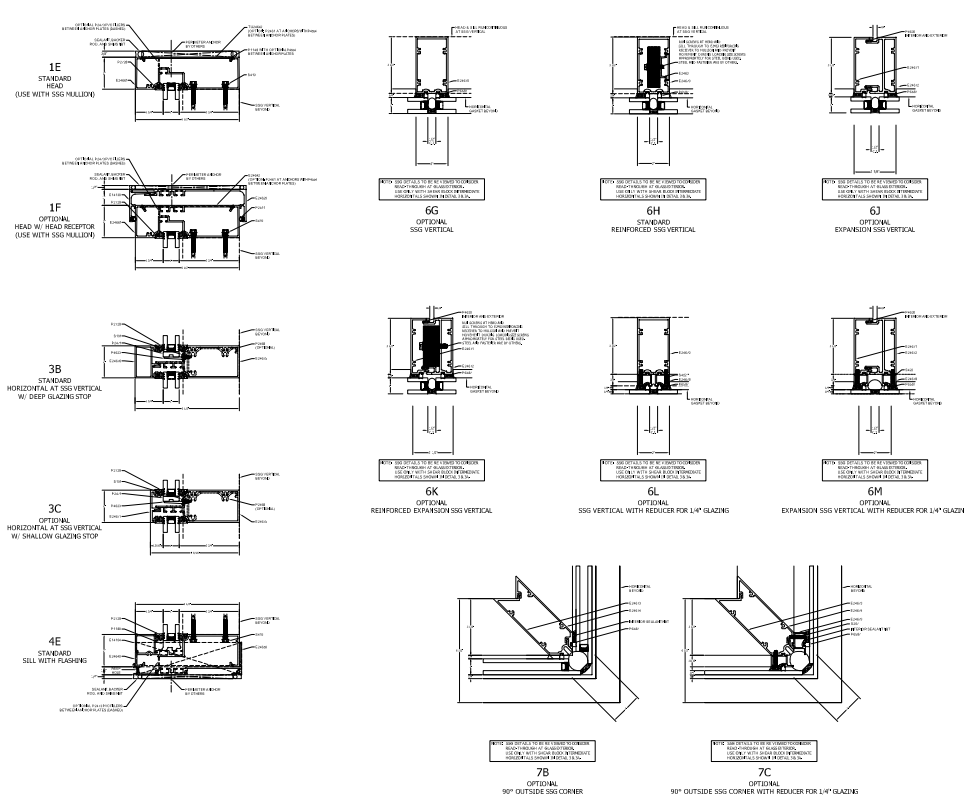

TYPICAL ELEVATION

**E24650**  
SERIES STOREFRONT

VERTICAL & CORNER

SSG OPTIONS  
(OUTSIDE GLAZED)

INSIDE GLAZED

DOOR DETAILS

ALTERNATE GLAZING OPTIONS

GLASS SHOWN DOES NOT NECESSARILY REPRESENT FINAL CONFIGURATION.  
CONSULT GLASS MANUFACTURER FOR SPECIFIC GLASS MAKE UP.