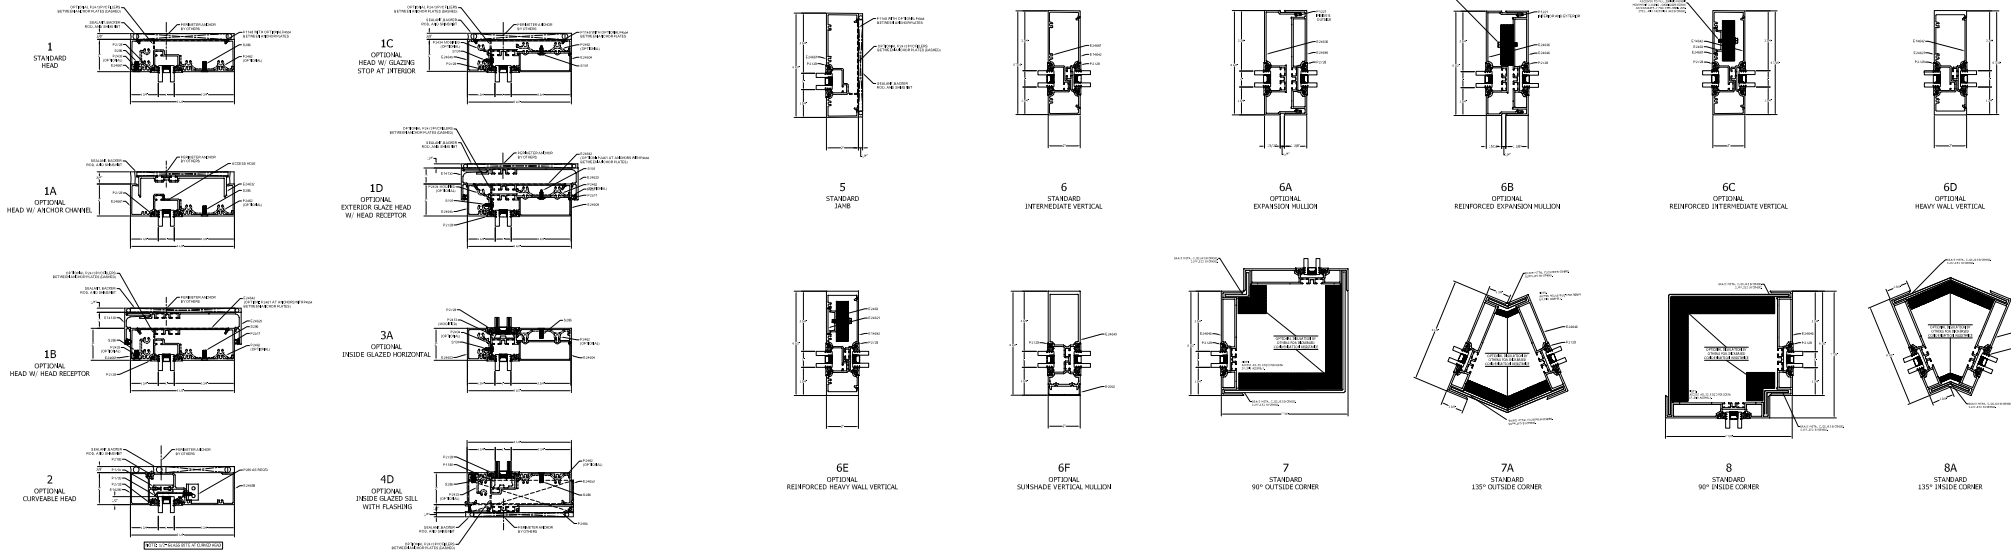

TYPICAL ELEVATION

**E24650**  
SERIES STOREFRONT

VERTICAL & CORNER

SSG OPTIONS  
(OUTSIDE GLAZED)

INSIDE GLAZED

DOOR DETAILS

ALTERNATE GLAZING OPTIONS

GLASS SHOWN DOES NOT NECESSARILY REPRESENT FINAL CONFIGURATION.  
CONSULT GLASS MANUFACTURER FOR SPECIFIC GLASS MAKE UP.