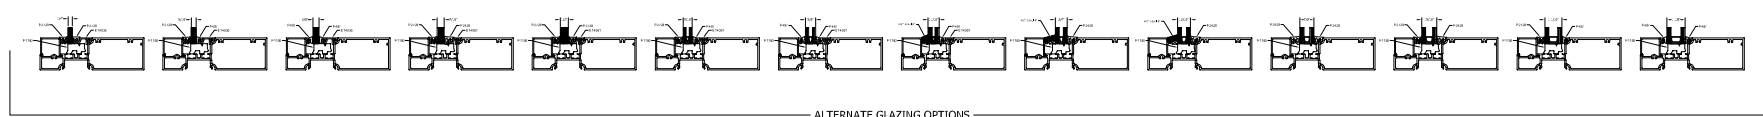

TYPICAL ELEVATION

**E24650**  
SERIES STOREFRONT

VERTICAL & CORNER

SSG OPTIONS  
(OUTSIDE GLAZED)

INSIDE GLAZED

DOOR DETAILS

ALTERNATE GLAZING OPTIONS

GLASS SHOWN DOES NOT NECESSARILY REPRESENT FINAL CONFIGURATION.  
CONSULT GLASS MANUFACTURER FOR SPECIFIC GLASS MAKE UP.