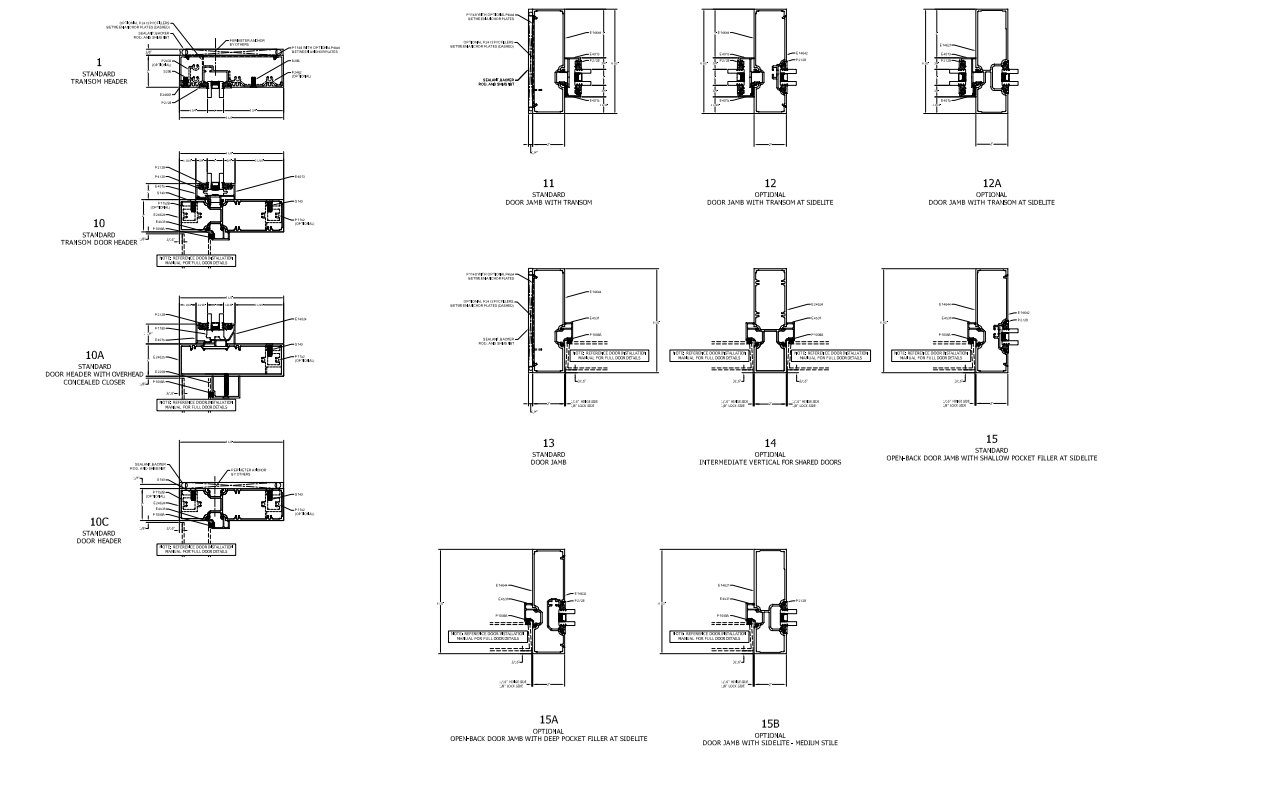

TYPICAL ELEVATION

**E24650**  
SERIES STOREFRONT

VERTICAL & CORNER

SSG OPTIONS  
(OUTSIDE GLAZED)

INSIDE GLAZED

DOOR DETAILS

ALTERNATE GLAZING OPTIONS

GLASS SHOWN DOES NOT NECESSARILY REPRESENT FINAL CONFIGURATION.  
CONSULT GLASS MANUFACTURER FOR SPECIFIC GLASS MAKE UP.