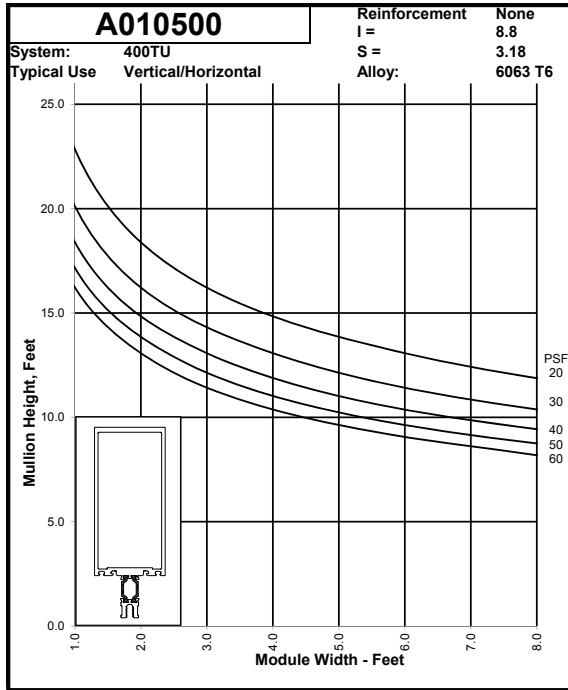

400TU High Performance Curtainwall System Windload Charts

400TU High Performance Curtainwall System Windload Charts