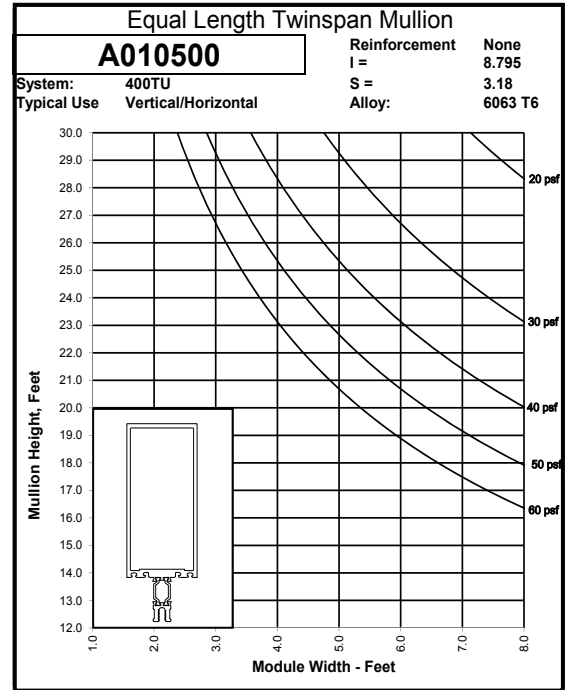

400TU High Performance Curtainwall System Windload Charts

400TU High Performance Curtainwall System Windload Charts