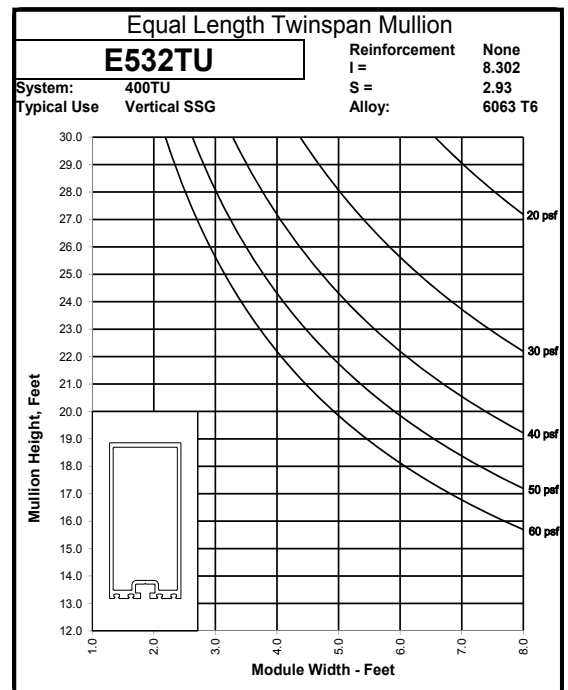

400TU High Performance Curtainwall System Windload Charts

400TU High Performance Curtainwall System Windload Charts