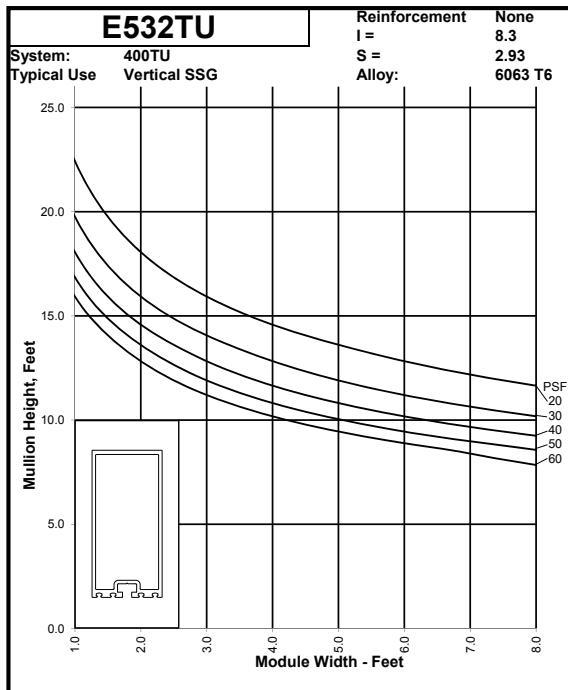

400TU High Performance Curtainwall System Windload Charts

400TU High Performance Curtainwall System Windload Charts