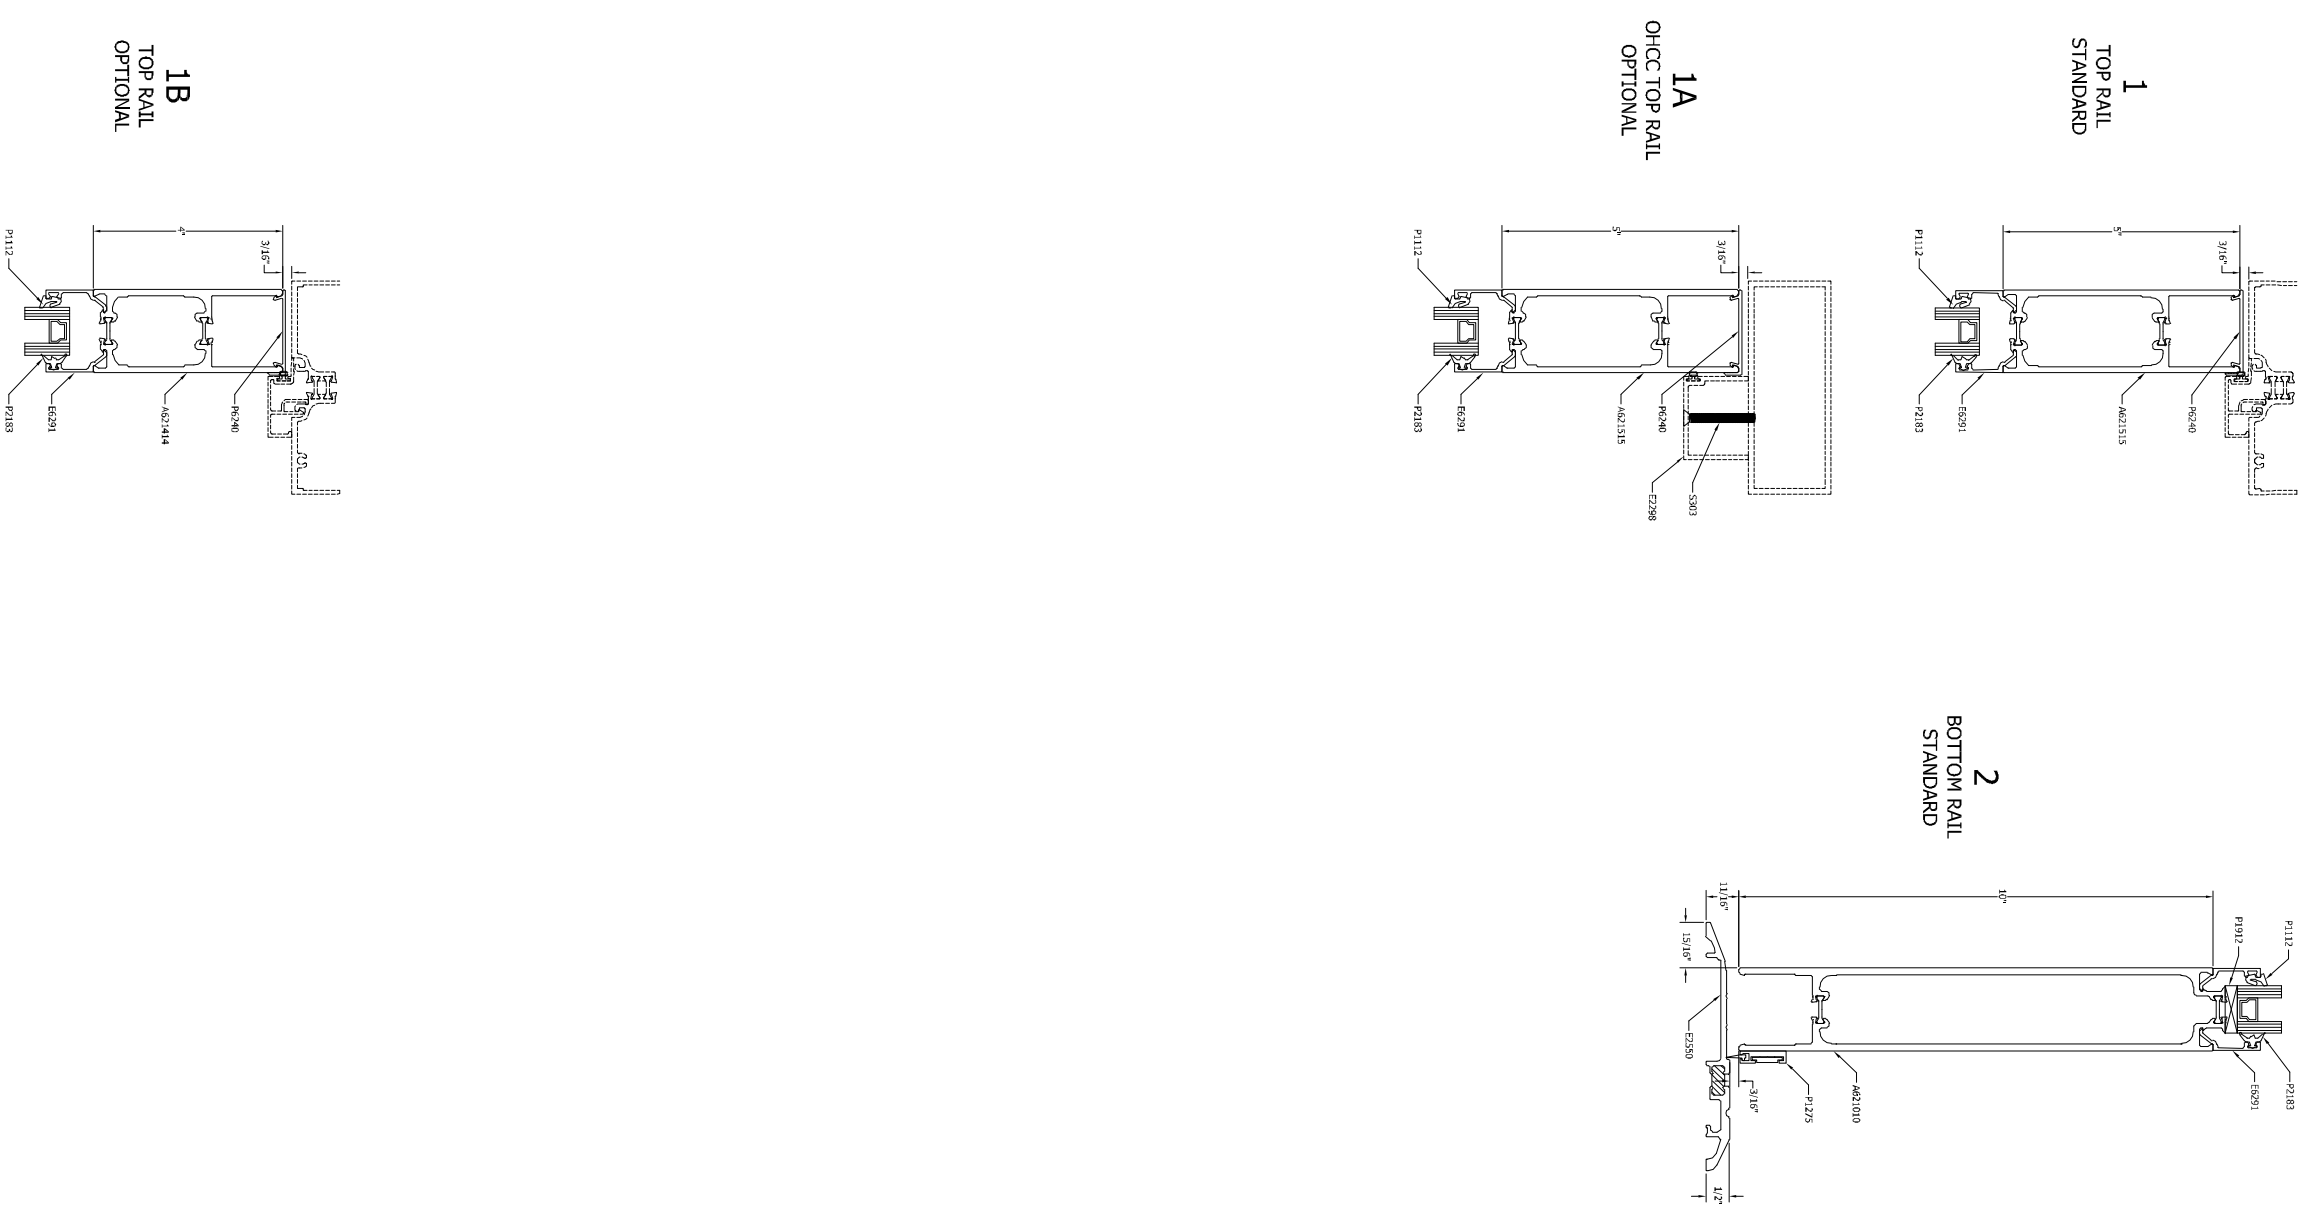

TYPICAL ELEVATION

WIDE THERMAL
STILE ENTRANCES

OPTIONAL TOP RAILS

6 - OPTIONAL MIDRAILS

TUBELLITE[®]

DEPENDABLE

LEADERS IN ECO-EFFICIENT STOREFRONT,
CURTAINWALL AND ENTRANCE SYSTEMS

Last Revised: 4/13/20