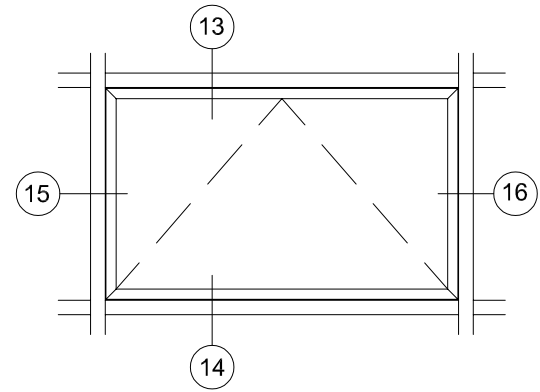

ROTO AWNING ELEVATION

Multilock Awning

Roto Awning

PHANTOM VENT 5000 SERIES

PHANTOM VENT 5000 SERIES PERIMETER SHEET
S:\Engineering\ENGINEERING DRAWINGS\Details\121 Phantom Vent - Awning

TUBELITE®
DEPENDABLE
LEADERS IN ECO-EFFICIENT STOREFRONT,
CURTAINWALL AND ENTRANCE SYSTEMS

LAST REVISED: 9/19/19