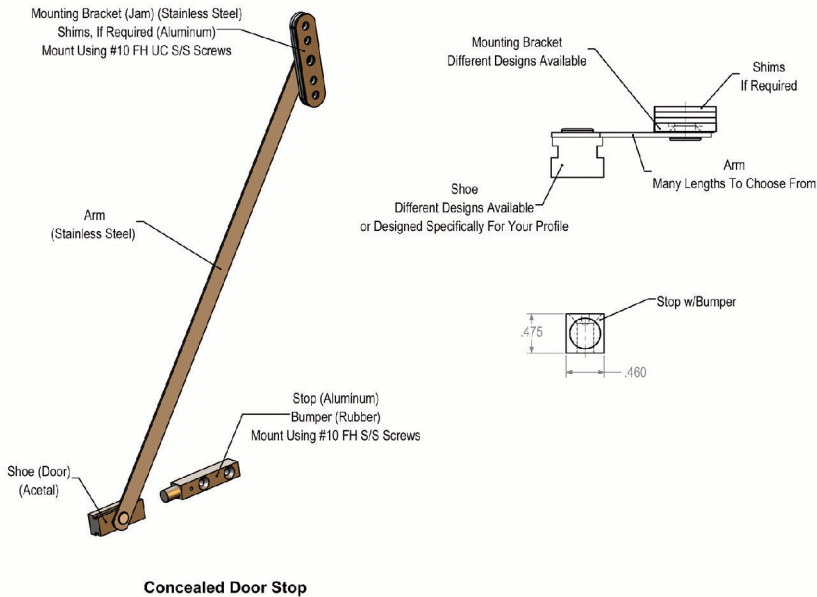

# Generic Concealed Door Stop

## Product Specifications

<b>WINDOW TYPE</b>	Euro Groove, Surface Mount and Terrace Door Options
<b>WINDOW OPERATION</b>	Inswing and Outswing
<b>ARM LENGTH</b>	Many Options Available
<b>INSIDE SHOE GROOVE DIMENSION</b>	Many Options Available