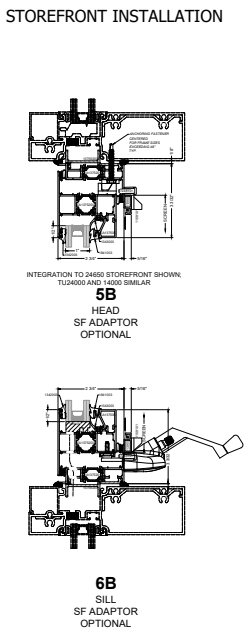

TYPICAL ELEVATION  
4-BAR / CAMS  
WITH OPTIONAL SCREEN

TYPICAL ELEVATION  
4-BAR / ROTO-MPL  
WITH OPTIONAL SCREEN

4-BAR / CAMS

4-BAR / ROTO with MPL

1375 SERIES INSERT VENT  
DUAL GLAZED  
AWNING

OPTIONAL GLAZING  
GLASS SHOWN DOES NOT NECESSARILY REPRESENT FINAL CONFIGURATION.  
CONSULT GLASS MANUFACTURER FOR SPECIFIC GLASS MAKE UP.