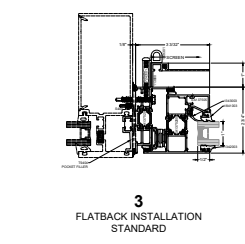

TYPICAL ELEVATION  
4-BAR / CAMS  
WITH OPTIONAL SCREEN

TYPICAL ELEVATION  
4-BAR / ROTO-MPL  
WITH OPTIONAL SCREEN

4-BAR / CAMS

4-BAR / ROTO with MPL

1375 SERIES INSERT VENT  
DUAL GLAZED  
AWNING

OPTIONAL GLAZING  
GLASS SHOWN DOES NOT NECESSARILY REPRESENT FINAL CONFIGURATION.  
CONSULT GLASS MANUFACTURER FOR SPECIFIC GLASS MAKE UP.