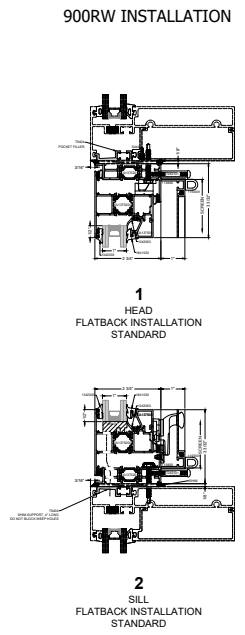

TYPICAL ELEVATION  
4-BAR / CAMS  
WITH OPTIONAL SCREEN

TYPICAL ELEVATION  
4-BAR / ROTO-MPL  
WITH OPTIONAL SCREEN

4-BAR / CAMS

4-BAR / ROTO with MPL

1375 SERIES INSERT VENT  
DUAL GLAZED  
AWNING

OPTIONAL GLAZING  
GLASS SHOWN DOES NOT NECESSARILY REPRESENT FINAL CONFIGURATION.  
CONSULT GLASS MANUFACTURER FOR SPECIFIC GLASS MAKE UP.