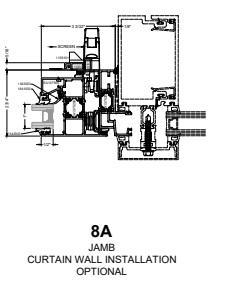

TYPICAL ELEVATION  
4-BAR / CAMS  
WITH OPTIONAL SCREEN

TYPICAL ELEVATION  
4-BAR / ROTO-MPL  
WITH OPTIONAL SCREEN

4-BAR / CAMS

4-BAR / ROTO with MPL

1375 SERIES INSERT VENT  
DUAL GLAZED  
AWNING

OPTIONAL GLAZING  
GLASS SHOWN DOES NOT NECESSARILY REPRESENT FINAL CONFIGURATION.  
CONSULT GLASS MANUFACTURER FOR SPECIFIC GLASS MAKE UP.