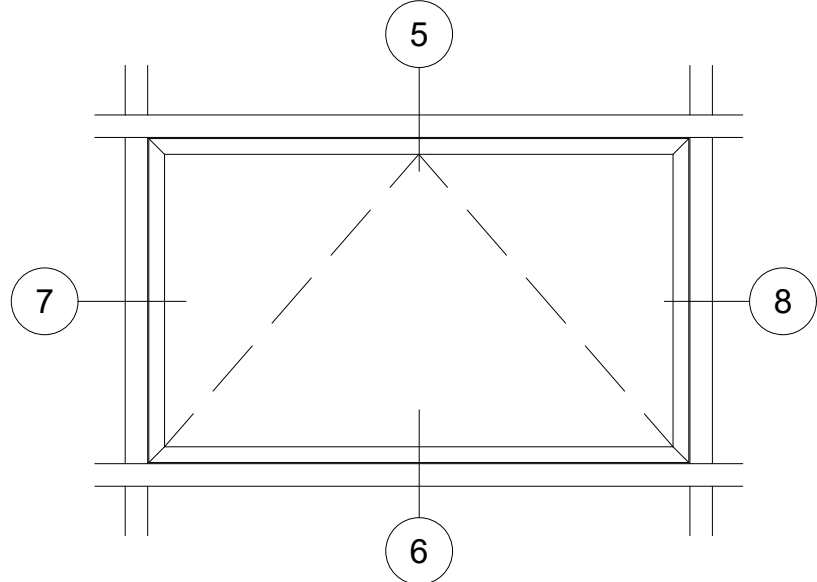

TYPICAL ELEVATION  
4-BAR / CAMS  
WITH OPTIONAL SCREEN

TYPICAL ELEVATION  
4-BAR / ROTO-MPL  
WITH OPTIONAL SCREEN

4-BAR / CAMS

4-BAR / ROTO with MPL

1375 SERIES INSERT VENT  
DUAL GLAZED  
AWNING

OPTIONAL GLAZING  
GLASS SHOWN DOES NOT NECESSARILY REPRESENT FINAL CONFIGURATION.  
CONSULT GLASS MANUFACTURER FOR SPECIFIC GLASS MAKE UP.