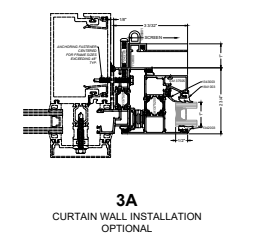

TYPICAL ELEVATION  
4-BAR / CAMS  
WITH OPTIONAL SCREEN

TYPICAL ELEVATION  
4-BAR / ROTO-MPL  
WITH OPTIONAL SCREEN

4-BAR / CAMS

4-BAR / ROTO with MPL

1375 SERIES INSERT VENT  
DUAL GLAZED  
AWNING

OPTIONAL GLAZING  
GLASS SHOWN DOES NOT NECESSARILY REPRESENT FINAL CONFIGURATION.  
CONSULT GLASS MANUFACTURER FOR SPECIFIC GLASS MAKE UP.