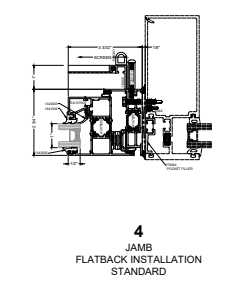

TYPICAL ELEVATION  
4-BAR / CAMS  
WITH OPTIONAL SCREEN

TYPICAL ELEVATION  
4-BAR / ROTO-MPL  
WITH OPTIONAL SCREEN

4-BAR / CAMS

4-BAR / ROTO with MPL

1375 SERIES INSERT VENT  
DUAL GLAZED  
AWNING

OPTIONAL GLAZING  
GLASS SHOWN DOES NOT NECESSARILY REPRESENT FINAL CONFIGURATION.  
CONSULT GLASS MANUFACTURER FOR SPECIFIC GLASS MAKE UP.