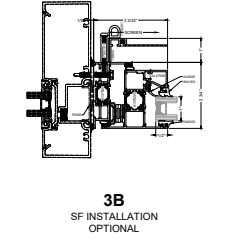

TYPICAL ELEVATION  
4-BAR / CAMS  
WITH OPTIONAL SCREEN

TYPICAL ELEVATION  
4-BAR / ROTO-MPL  
WITH OPTIONAL SCREEN

4-BAR / CAMS

4-BAR / ROTO with MPL

1375 SERIES INSERT VENT  
DUAL GLAZED  
AWNING

OPTIONAL GLAZING  
GLASS SHOWN DOES NOT NECESSARILY REPRESENT FINAL CONFIGURATION.  
CONSULT GLASS MANUFACTURER FOR SPECIFIC GLASS MAKE UP.