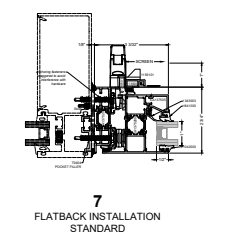

TYPICAL ELEVATION  
4-BAR / CAMS  
WITH OPTIONAL SCREEN

TYPICAL ELEVATION  
4-BAR / ROTO-MPL  
WITH OPTIONAL SCREEN

4-BAR / CAMS

4-BAR / ROTO with MPL

1375 SERIES INSERT VENT  
DUAL GLAZED  
AWNING

OPTIONAL GLAZING  
GLASS SHOWN DOES NOT NECESSARILY REPRESENT FINAL CONFIGURATION.  
CONSULT GLASS MANUFACTURER FOR SPECIFIC GLASS MAKE UP.