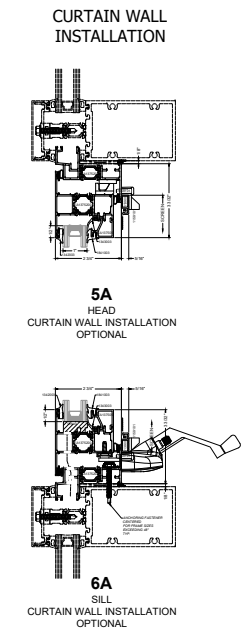

TYPICAL ELEVATION  
4-BAR / CAMS  
WITH OPTIONAL SCREEN

TYPICAL ELEVATION  
4-BAR / ROTO-MPL  
WITH OPTIONAL SCREEN

4-BAR / CAMS

4-BAR / ROTO with MPL

1375 SERIES INSERT VENT  
DUAL GLAZED  
AWNING

OPTIONAL GLAZING  
GLASS SHOWN DOES NOT NECESSARILY REPRESENT FINAL CONFIGURATION.  
CONSULT GLASS MANUFACTURER FOR SPECIFIC GLASS MAKE UP.