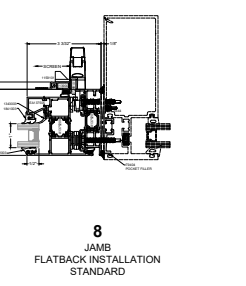

TYPICAL ELEVATION  
4-BAR / CAMS  
WITH OPTIONAL SCREEN

TYPICAL ELEVATION  
4-BAR / ROTO-MPL  
WITH OPTIONAL SCREEN

4-BAR / CAMS

4-BAR / ROTO with MPL

1375 SERIES INSERT VENT  
DUAL GLAZED  
AWNING

OPTIONAL GLAZING  
GLASS SHOWN DOES NOT NECESSARILY REPRESENT FINAL CONFIGURATION.  
CONSULT GLASS MANUFACTURER FOR SPECIFIC GLASS MAKE UP.