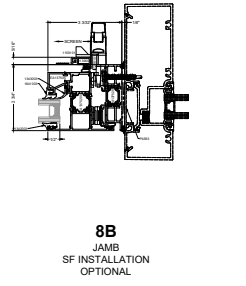

TYPICAL ELEVATION  
4-BAR / CAMS  
WITH OPTIONAL SCREEN

TYPICAL ELEVATION  
4-BAR / ROTO-MPL  
WITH OPTIONAL SCREEN

4-BAR / CAMS

4-BAR / ROTO with MPL

1375 SERIES INSERT VENT  
DUAL GLAZED  
AWNING

OPTIONAL GLAZING  
GLASS SHOWN DOES NOT NECESSARILY REPRESENT FINAL CONFIGURATION.  
CONSULT GLASS MANUFACTURER FOR SPECIFIC GLASS MAKE UP.