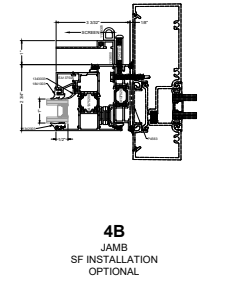

TYPICAL ELEVATION  
4-BAR / CAMS  
WITH OPTIONAL SCREEN

TYPICAL ELEVATION  
4-BAR / ROTO-MPL  
WITH OPTIONAL SCREEN

4-BAR / CAMS

4-BAR / ROTO with MPL

1375 SERIES INSERT VENT  
DUAL GLAZED  
AWNING

OPTIONAL GLAZING  
GLASS SHOWN DOES NOT NECESSARILY REPRESENT FINAL CONFIGURATION.  
CONSULT GLASS MANUFACTURER FOR SPECIFIC GLASS MAKE UP.