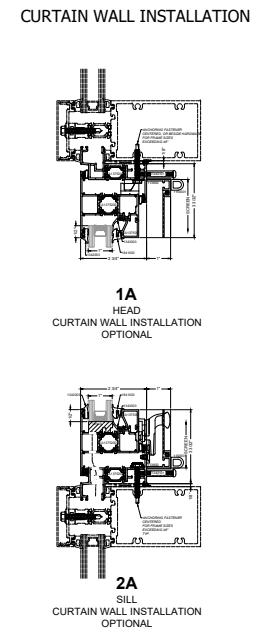

TYPICAL ELEVATION  
4-BAR / CAMS  
WITH OPTIONAL SCREEN

TYPICAL ELEVATION  
4-BAR / ROTO-MPL  
WITH OPTIONAL SCREEN

4-BAR / CAMS

4-BAR / ROTO with MPL

1375 SERIES INSERT VENT  
DUAL GLAZED  
AWNING

OPTIONAL GLAZING  
GLASS SHOWN DOES NOT NECESSARILY REPRESENT FINAL CONFIGURATION.  
CONSULT GLASS MANUFACTURER FOR SPECIFIC GLASS MAKE UP.