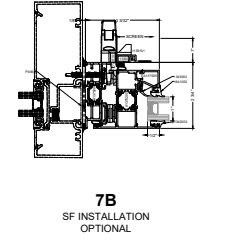

TYPICAL ELEVATION  
4-BAR / CAMS  
WITH OPTIONAL SCREEN

TYPICAL ELEVATION  
4-BAR / ROTO-MPL  
WITH OPTIONAL SCREEN

4-BAR / CAMS

4-BAR / ROTO with MPL

1375 SERIES INSERT VENT  
DUAL GLAZED  
AWNING

OPTIONAL GLAZING  
GLASS SHOWN DOES NOT NECESSARILY REPRESENT FINAL CONFIGURATION.  
CONSULT GLASS MANUFACTURER FOR SPECIFIC GLASS MAKE UP.