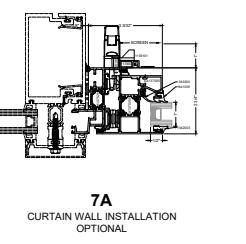

TYPICAL ELEVATION  
4-BAR / CAMS  
WITH OPTIONAL SCREEN

TYPICAL ELEVATION  
4-BAR / ROTO-MPL  
WITH OPTIONAL SCREEN

4-BAR / CAMS

4-BAR / ROTO with MPL

1375 SERIES INSERT VENT  
DUAL GLAZED  
AWNING

OPTIONAL GLAZING  
GLASS SHOWN DOES NOT NECESSARILY REPRESENT FINAL CONFIGURATION.  
CONSULT GLASS MANUFACTURER FOR SPECIFIC GLASS MAKE UP.