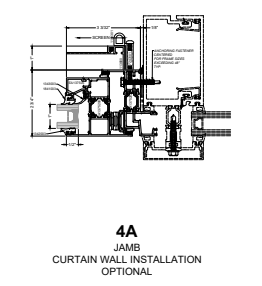

TYPICAL ELEVATION  
4-BAR / CAMS  
WITH OPTIONAL SCREEN

TYPICAL ELEVATION  
4-BAR / ROTO-MPL  
WITH OPTIONAL SCREEN

4-BAR / CAMS

4-BAR / ROTO with MPL

1375 SERIES INSERT VENT  
DUAL GLAZED  
AWNING

OPTIONAL GLAZING  
GLASS SHOWN DOES NOT NECESSARILY REPRESENT FINAL CONFIGURATION.  
CONSULT GLASS MANUFACTURER FOR SPECIFIC GLASS MAKE UP.