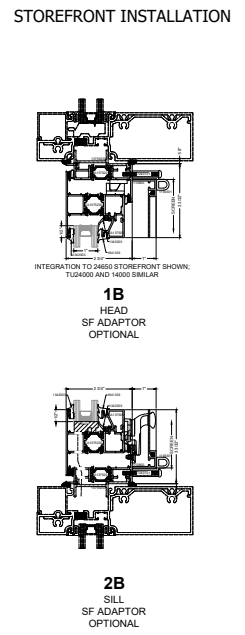

TYPICAL ELEVATION  
4-BAR / CAMS  
WITH OPTIONAL SCREEN

TYPICAL ELEVATION  
4-BAR / ROTO-MPL  
WITH OPTIONAL SCREEN

4-BAR / CAMS

4-BAR / ROTO with MPL

1375 SERIES INSERT VENT  
DUAL GLAZED  
AWNING

OPTIONAL GLAZING  
GLASS SHOWN DOES NOT NECESSARILY REPRESENT FINAL CONFIGURATION.  
CONSULT GLASS MANUFACTURER FOR SPECIFIC GLASS MAKE UP.