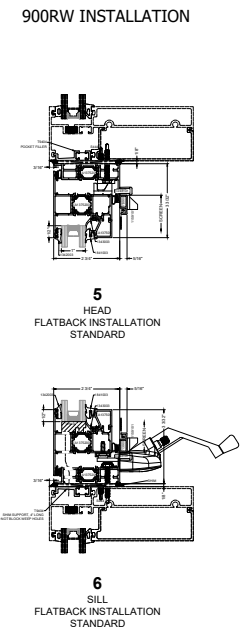

TYPICAL ELEVATION  
4-BAR / CAMS  
WITH OPTIONAL SCREEN

TYPICAL ELEVATION  
4-BAR / ROTO-MPL  
WITH OPTIONAL SCREEN

4-BAR / CAMS

4-BAR / ROTO with MPL

1375 SERIES INSERT VENT  
DUAL GLAZED  
AWNING

OPTIONAL GLAZING  
GLASS SHOWN DOES NOT NECESSARILY REPRESENT FINAL CONFIGURATION.  
CONSULT GLASS MANUFACTURER FOR SPECIFIC GLASS MAKE UP.