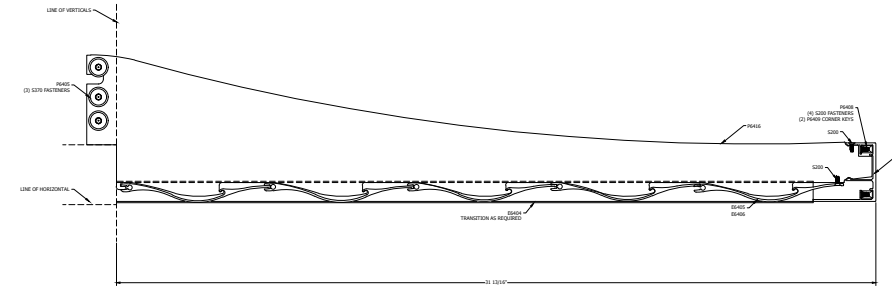

aLuminate Light Shelf

18" UNIT
STOREFRONT

24" UNIT
STOREFRONT

30" UNIT
STOREFRONT

36" UNIT
STOREFRONT

1
STANDARD
STOREFRONT

STOREFRONT

18" UNIT
CURTAINWALL

24" UNIT
CURTAINWALL

30" UNIT
CURTAINWALL

36" UNIT
CURTAINWALL

2
STANDARD
CURTAINWALL

CURTAINWALL

TUBELITE®

DEPENDABLE

LEADERS IN ECO-EFFICIENT STOREFRONT,
CURTAINWALL AND ENTRANCE SYSTEMS