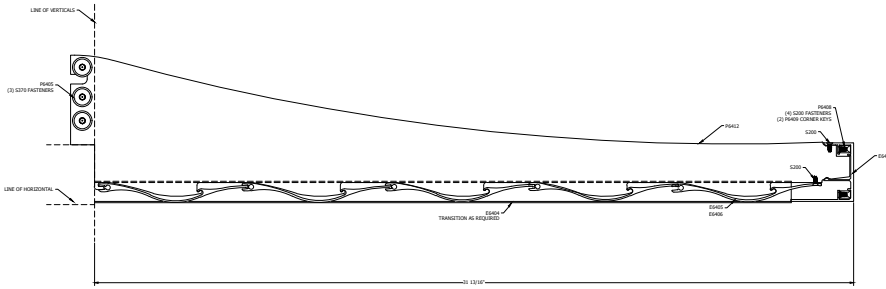

aLuminate Light Shelf

18" UNIT
STOREFRONT

24" UNIT
STOREFRONT

30" UNIT
STOREFRONT

36" UNIT
STOREFRONT

1
STANDARD
STOREFRONT

STOREFRONT

18" UNIT
CURTAINWALL

24" UNIT
CURTAINWALL

30" UNIT
CURTAINWALL

36" UNIT
CURTAINWALL

2
STANDARD
CURTAINWALL

CURTAINWALL

TUBELITE®

DEPENDABLE

LEADERS IN ECO-EFFICIENT STOREFRONT,
CURTAINWALL AND ENTRANCE SYSTEMS