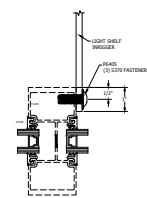

aLuminate Light Shelf

18" UNIT
STOREFRONT

24" UNIT
STOREFRONT

30" UNIT
STOREFRONT

36" UNIT
STOREFRONT

1
STANDARD
STOREFRONT

STOREFRONT

18" UNIT
CURTAINWALL