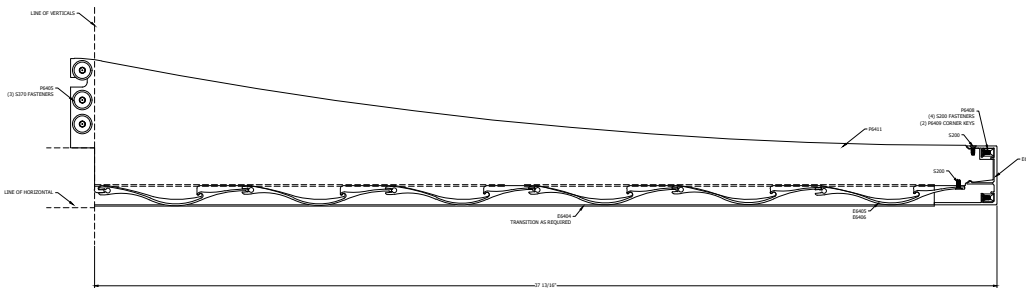

aLuminate Light Shelf

18" UNIT
STOREFRONT

24" UNIT
STOREFRONT

30" UNIT
STOREFRONT

36" UNIT
STOREFRONT

1
STANDARD
STOREFRONT

STOREFRONT

18" UNIT
CURTAINWALL

24" UNIT
CURTAINWALL

30" UNIT
CURTAINWALL

36" UNIT
CURTAINWALL

2
STANDARD
CURTAINWALL

CURTAINWALL

TUBELITE®

DEPENDABLE

LEADERS IN ECO-EFFICIENT STOREFRONT,
CURTAINWALL AND ENTRANCE SYSTEMS