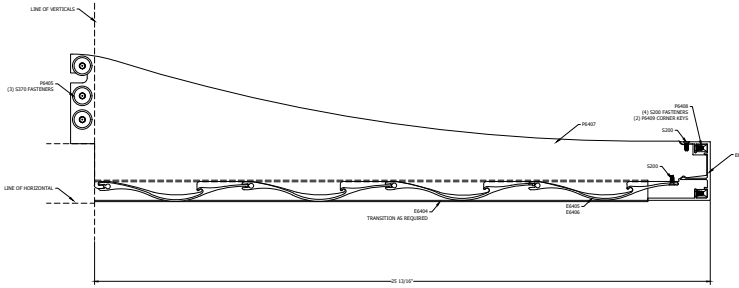

aLuminate Light Shelf

18" UNIT
STOREFRONT

24" UNIT
STOREFRONT

30" UNIT
STOREFRONT

36" UNIT
STOREFRONT

1
STANDARD
STOREFRONT

STOREFRONT

18" UNIT
CURTAINWALL

24" UNIT
CURTAINWALL

30" UNIT
CURTAINWALL

36" UNIT
CURTAINWALL

2
STANDARD
CURTAINWALL

CURTAINWALL

TUBELITE®

DEPENDABLE

LEADERS IN ECO-EFFICIENT STOREFRONT,
CURTAINWALL AND ENTRANCE SYSTEMS