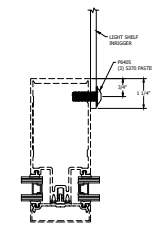

2
STANDARD
CURTAINWALL