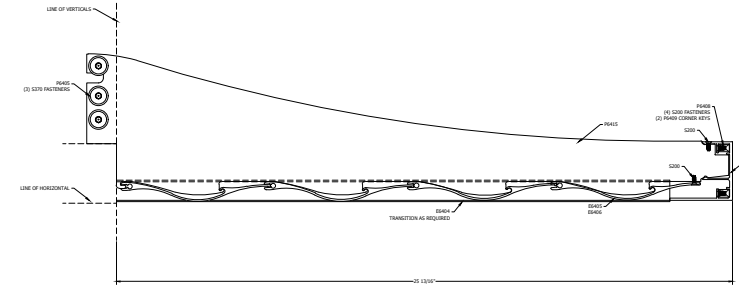

aLuminate Light Shelf

18" UNIT
STOREFRONT

24" UNIT
STOREFRONT

30" UNIT
STOREFRONT

36" UNIT
STOREFRONT

1
STANDARD
STOREFRONT

STOREFRONT

18" UNIT
CURTAINWALL

24" UNIT
CURTAINWALL

30" UNIT
CURTAINWALL

36" UNIT
CURTAINWALL

2
STANDARD
CURTAINWALL

CURTAINWALL

TUBELITE®

DEPENDABLE

LEADERS IN ECO-EFFICIENT STOREFRONT,
CURTAINWALL AND ENTRANCE SYSTEMS