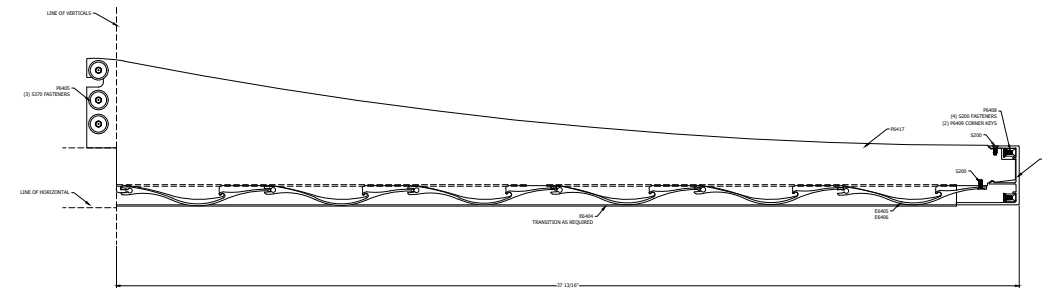

aLuminate Light Shelf

18" UNIT
STOREFRONT

24" UNIT
STOREFRONT

30" UNIT
STOREFRONT

36" UNIT
STOREFRONT

1
STANDARD
STOREFRONT

STOREFRONT

18" UNIT
CURTAINWALL

24" UNIT
CURTAINWALL

30" UNIT
CURTAINWALL

36" UNIT
CURTAINWALL

2
STANDARD
CURTAINWALL

CURTAINWALL

TUBELITE®

DEPENDABLE

LEADERS IN ECO-EFFICIENT STOREFRONT,
CURTAINWALL AND ENTRANCE SYSTEMS