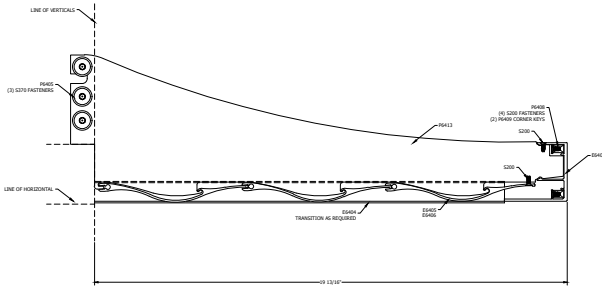

aLuminate Light Shelf

18" UNIT
STOREFRONT

24" UNIT
STOREFRONT

30" UNIT
STOREFRONT

36" UNIT
STOREFRONT

1
STANDARD
STOREFRONT

STOREFRONT

18" UNIT
CURTAINWALL

24" UNIT
CURTAINWALL

30" UNIT
CURTAINWALL

36" UNIT
CURTAINWALL

2
STANDARD
CURTAINWALL

CURTAINWALL

TUBELITE®

DEPENDABLE

LEADERS IN ECO-EFFICIENT STOREFRONT,
CURTAINWALL AND ENTRANCE SYSTEMS