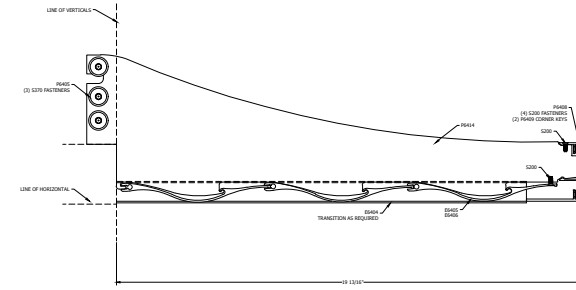

aLuminate Light Shelf

18" UNIT
STOREFRONT

24" UNIT
STOREFRONT

30" UNIT
STOREFRONT

36" UNIT
STOREFRONT

1
STANDARD
STOREFRONT

STOREFRONT

18" UNIT
CURTAINWALL

24" UNIT
CURTAINWALL

30" UNIT
CURTAINWALL

36" UNIT
CURTAINWALL

2
STANDARD
CURTAINWALL

CURTAINWALL

TUBELITE®

DEPENDABLE

LEADERS IN ECO-EFFICIENT STOREFRONT,
CURTAINWALL AND ENTRANCE SYSTEMS