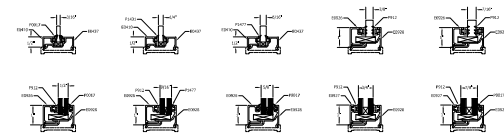

TYPICAL ELEVATION

WIDE STILE ENTRANCES

OPTIONAL TOP RAILS

6 - OPTIONAL MIDRAILS

GLAZING INFILL OPTIONS

OPTIONAL BOTTOM RAILS

TUBELITE®
DEPENDABLE

LEADERS IN ECO-EFFICIENT STOREFRONT,
CURTAINWALL AND ENTRANCE SYSTEMS