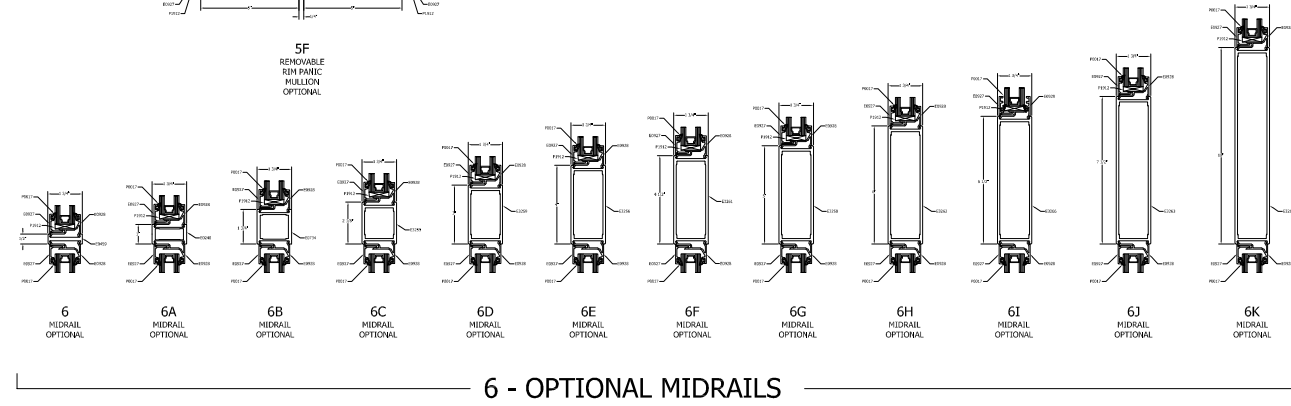

TYPICAL ELEVATION

WIDE STILE ENTRANCES

OPTIONAL TOP RAILS

6 - OPTIONAL MIDRAILS

GLAZING INFILL OPTIONS

OPTIONAL BOTTOM RAILS

TUBELITE®
DEPENDABLE

LEADERS IN ECO-EFFICIENT STOREFRONT,
CURTAINWALL AND ENTRANCE SYSTEMS