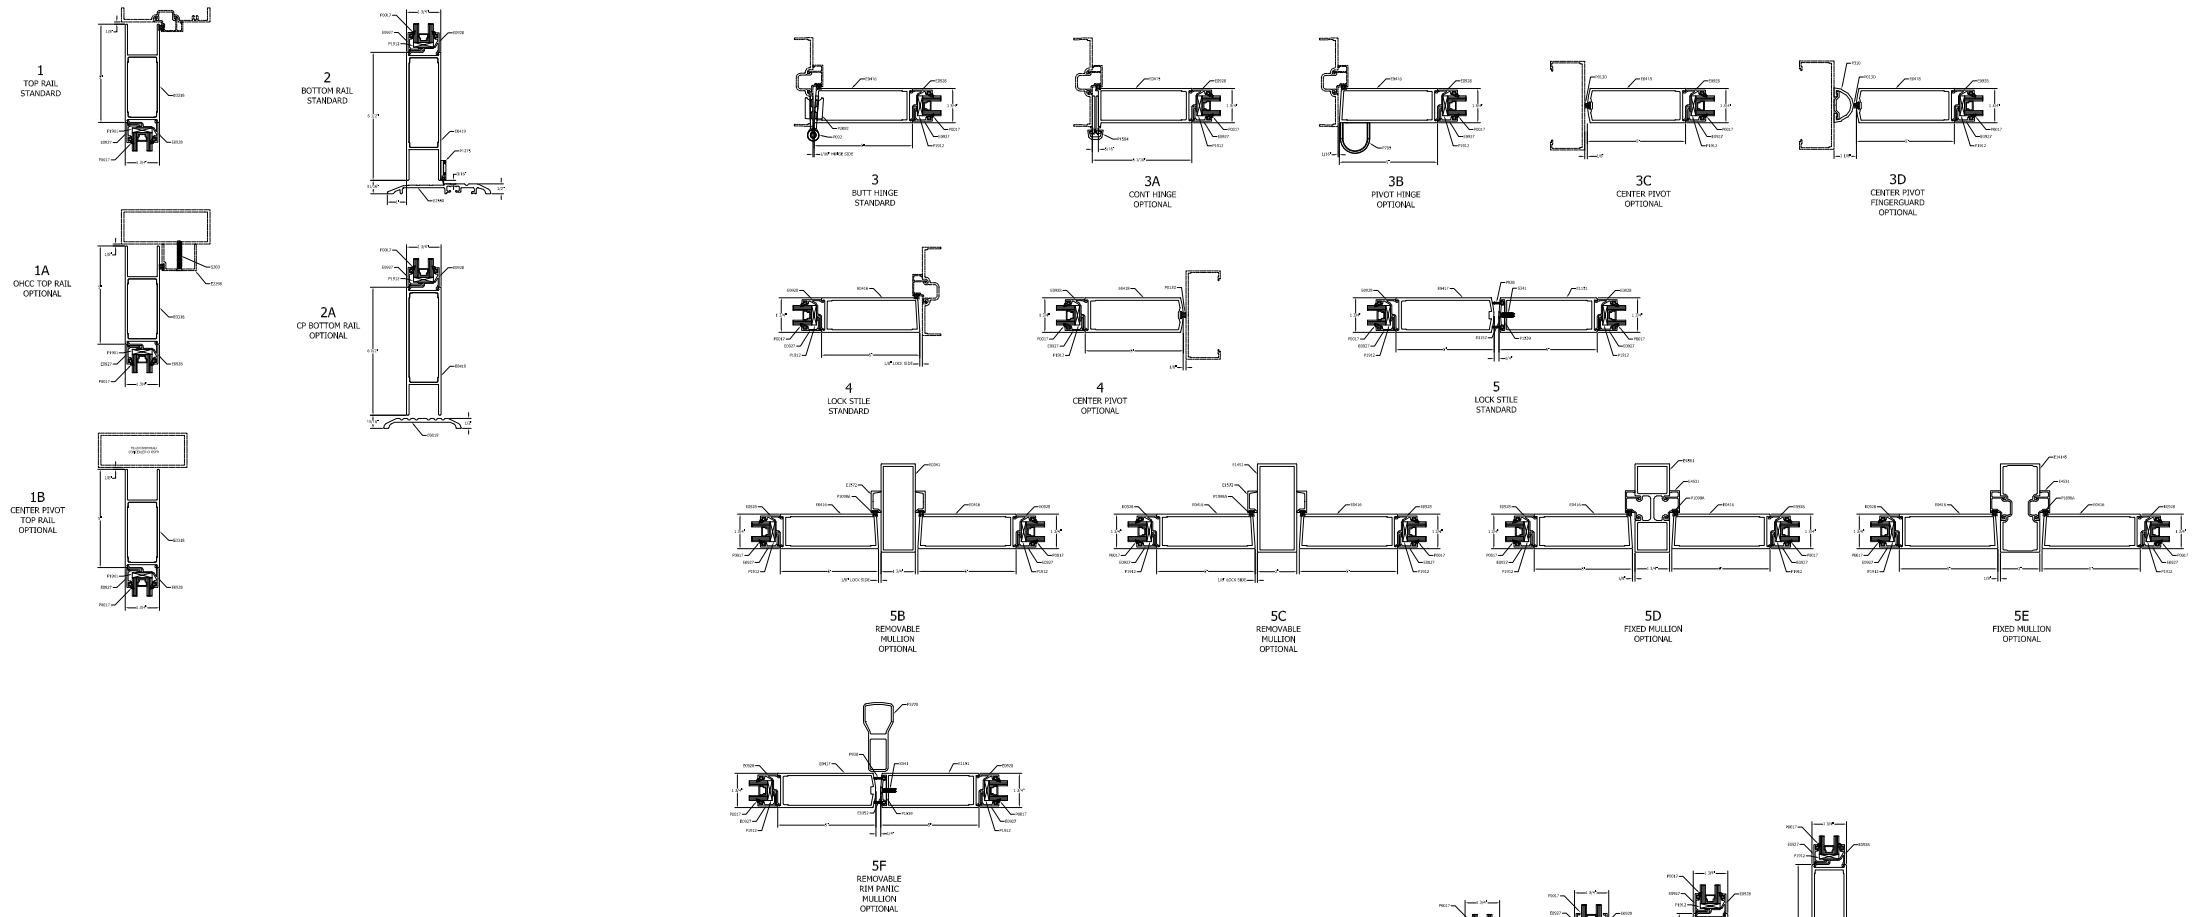

TYPICAL ELEVATION

WIDE STILE ENTRANCES

OPTIONAL TOP RAILS

6 - OPTIONAL MIDRAILS

GLAZING INFILL OPTIONS

OPTIONAL BOTTOM RAILS

TUBELITE®
DEPENDABLE

LEADERS IN ECO-EFFICIENT STOREFRONT,
CURTAINWALL AND ENTRANCE SYSTEMS