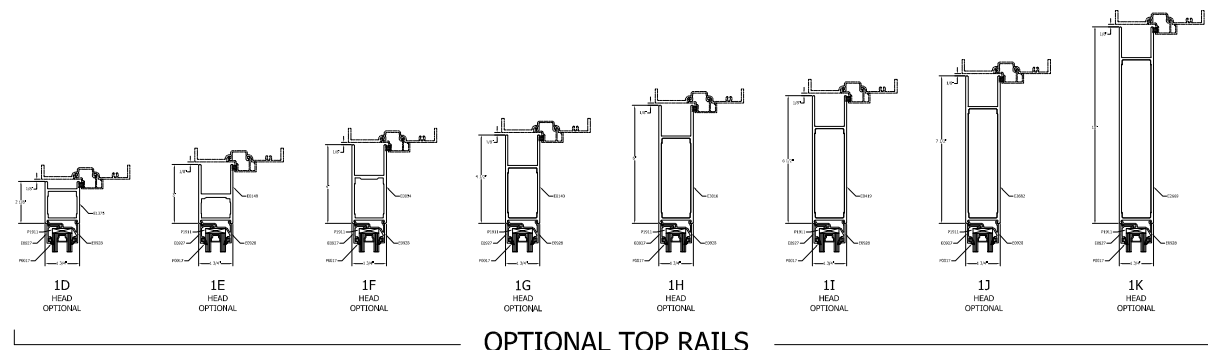

TYPICAL ELEVATION

WIDE STILE ENTRANCES

OPTIONAL TOP RAILS

6 - OPTIONAL MIDRAILS

GLAZING INFILL OPTIONS

OPTIONAL BOTTOM RAILS

TUBELITE®
DEPENDABLE

LEADERS IN ECO-EFFICIENT STOREFRONT,
CURTAINWALL AND ENTRANCE SYSTEMS