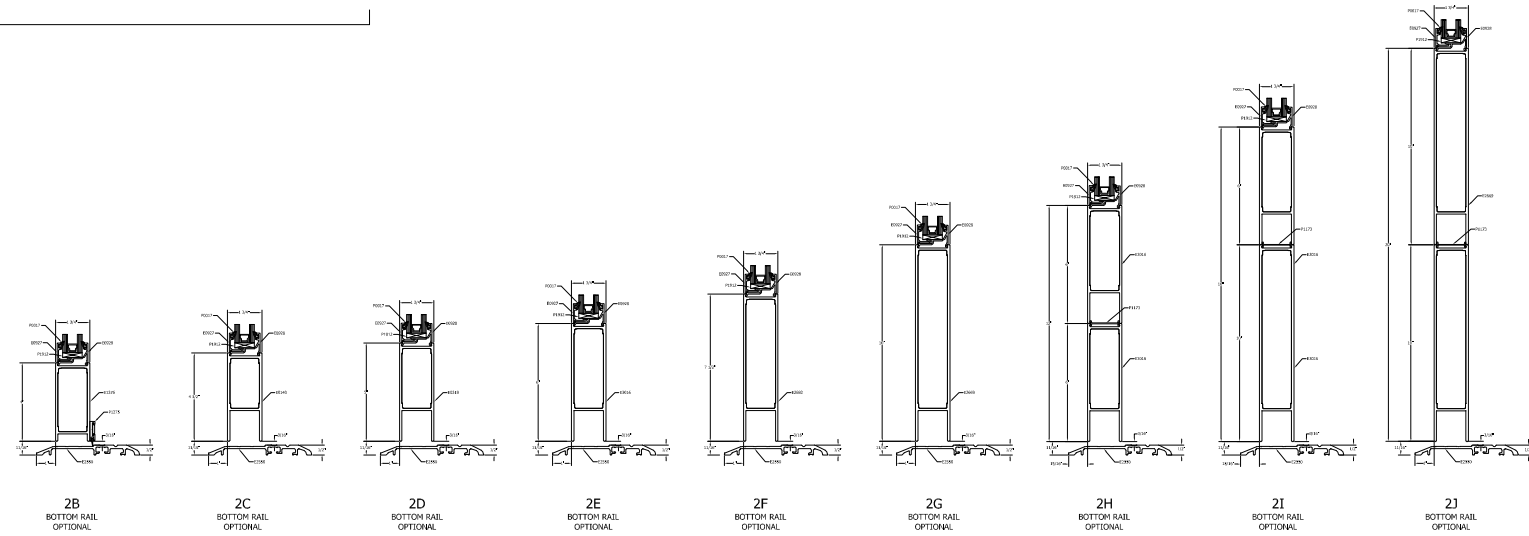

TYPICAL ELEVATION

WIDE STILE ENTRANCES

OPTIONAL TOP RAILS

6 - OPTIONAL MIDRAILS

GLAZING INFILL OPTIONS

OPTIONAL BOTTOM RAILS

TUBELITE®
DEPENDABLE

LEADERS IN ECO-EFFICIENT STOREFRONT,
CURTAINWALL AND ENTRANCE SYSTEMS