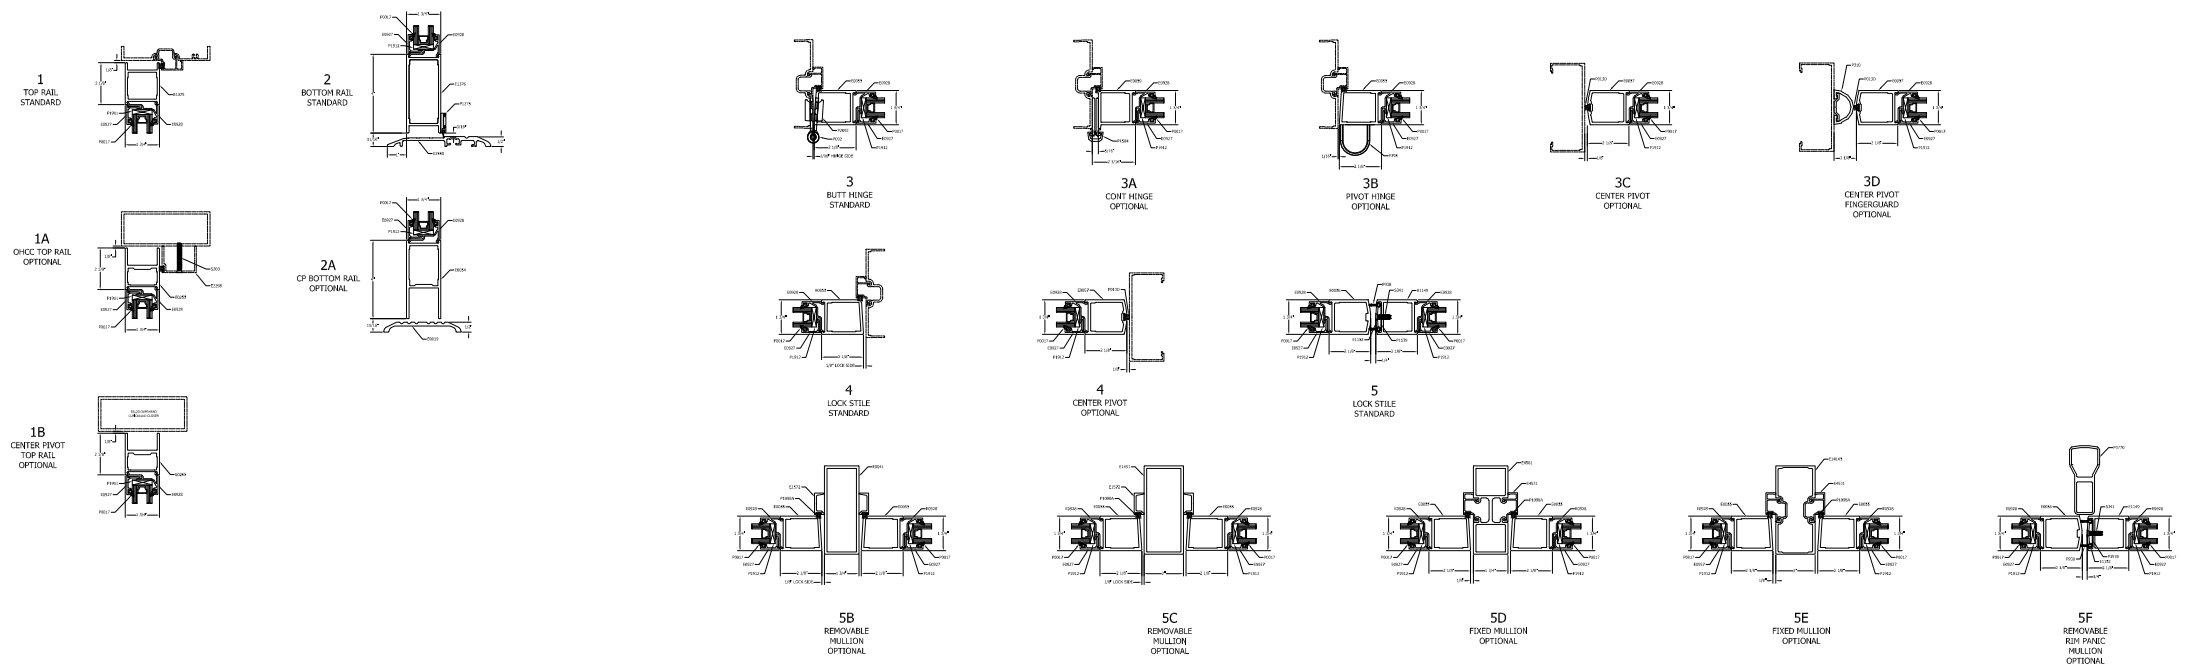

TYPICAL ELEVATION

NARROW STILE ENTRANCES

OPTIONAL TOP RAILS

6 - OPTIONAL MIDRAILS

GLAZING INFILL OPTIONS

OPTIONAL BOTTOM RAILS

TUBELITE®
DEPENDABLE

LEADERS IN ECO-EFFICIENT STOREFRONT,
CURTAINWALL AND ENTRANCE SYSTEMS