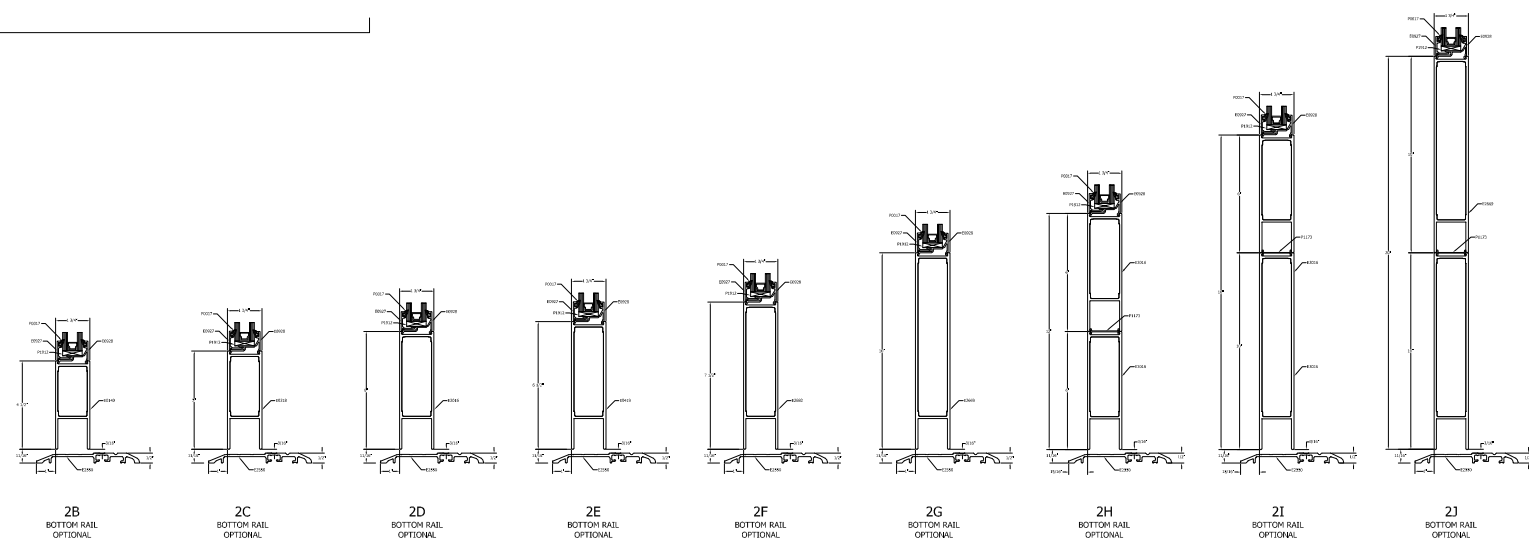

TYPICAL ELEVATION

NARROW STILE ENTRANCES

OPTIONAL TOP RAILS

6 - OPTIONAL MIDRAILS

GLAZING INFILL OPTIONS

OPTIONAL BOTTOM RAILS

TUBELITE®
DEPENDABLE

LEADERS IN ECO-EFFICIENT STOREFRONT,
CURTAINWALL AND ENTRANCE SYSTEMS