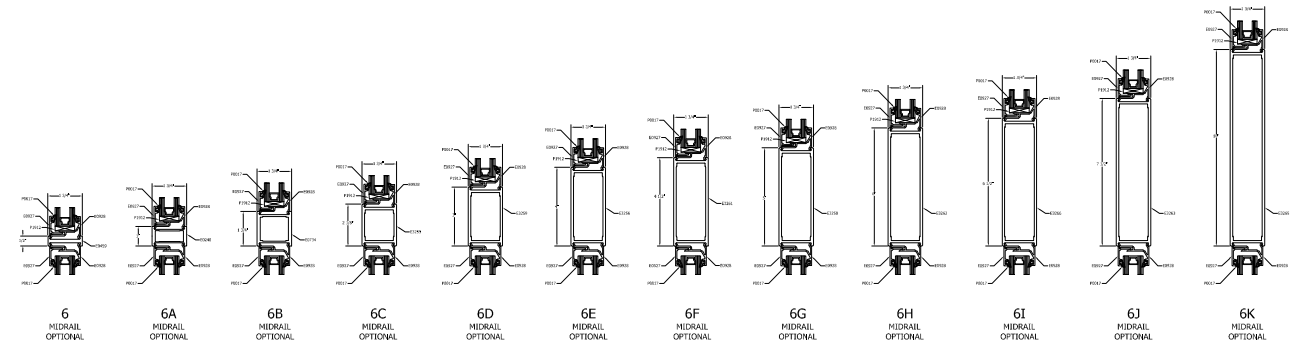

TYPICAL ELEVATION

NARROW STILE ENTRANCES

OPTIONAL TOP RAILS

6 - OPTIONAL MIDRAILS

GLAZING INFILL OPTIONS

OPTIONAL BOTTOM RAILS

TUBELITE®
DEPENDABLE

LEADERS IN ECO-EFFICIENT STOREFRONT,
CURTAINWALL AND ENTRANCE SYSTEMS