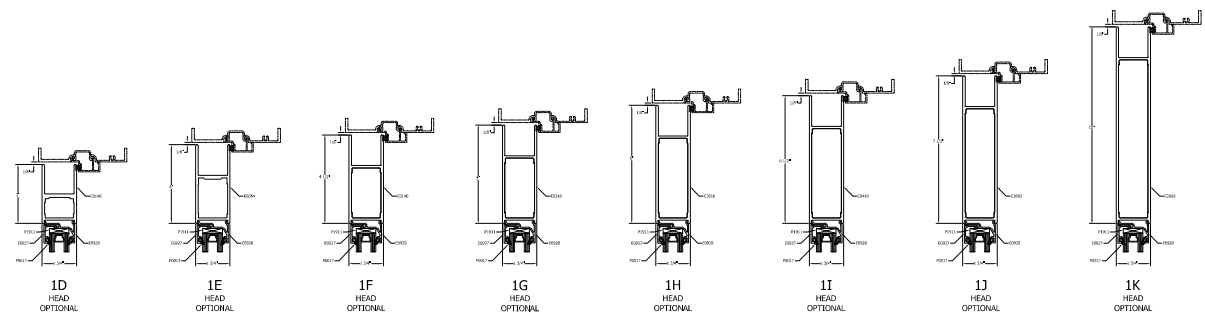

TYPICAL ELEVATION

NARROW STILE ENTRANCES

OPTIONAL TOP RAILS

6 - OPTIONAL MIDRAILS

GLAZING INFILL OPTIONS

OPTIONAL BOTTOM RAILS

TUBELITE®
DEPENDABLE

LEADERS IN ECO-EFFICIENT STOREFRONT,
CURTAINWALL AND ENTRANCE SYSTEMS