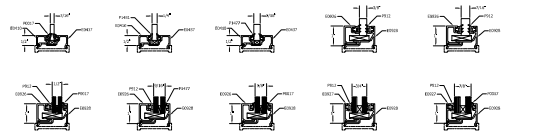

TYPICAL ELEVATION

NARROW STILE ENTRANCES

OPTIONAL TOP RAILS

6 - OPTIONAL MIDRAILS

GLAZING INFILL OPTIONS

OPTIONAL BOTTOM RAILS

TUBELITE®
DEPENDABLE

LEADERS IN ECO-EFFICIENT STOREFRONT,
CURTAINWALL AND ENTRANCE SYSTEMS